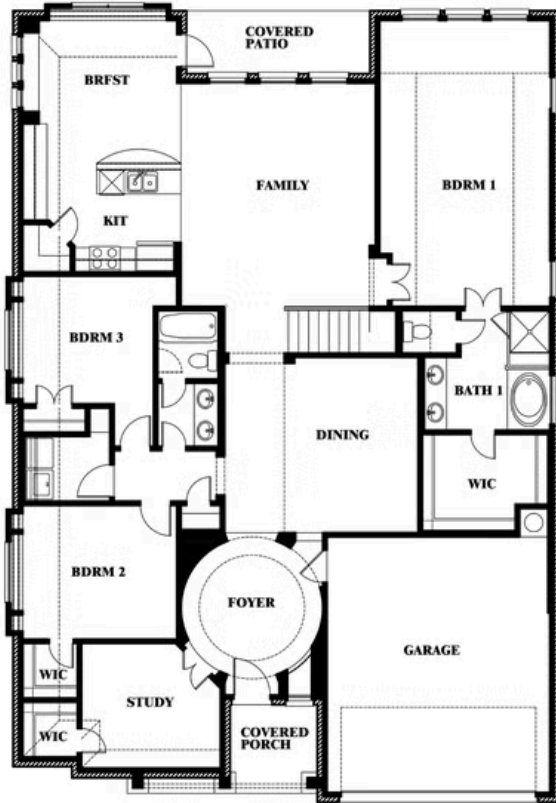

Carolina III

THE RETREAT AT NORTH GROVE 70-75
1735 UPLAND ROAD, WAXAHACHIE, TX 75165

Carolina III

This brochure is for general informational purposes and is to be used as a guide only. Changes may be made during the development process and floorplans, dimensions, fixtures, fittings, finishes and specifications are subject to change without notice. Window placement, balcony configuration, wardrobe sizes and living areas may vary slightly within each plan type. EQUAL HOUSING OPPORTUNITY