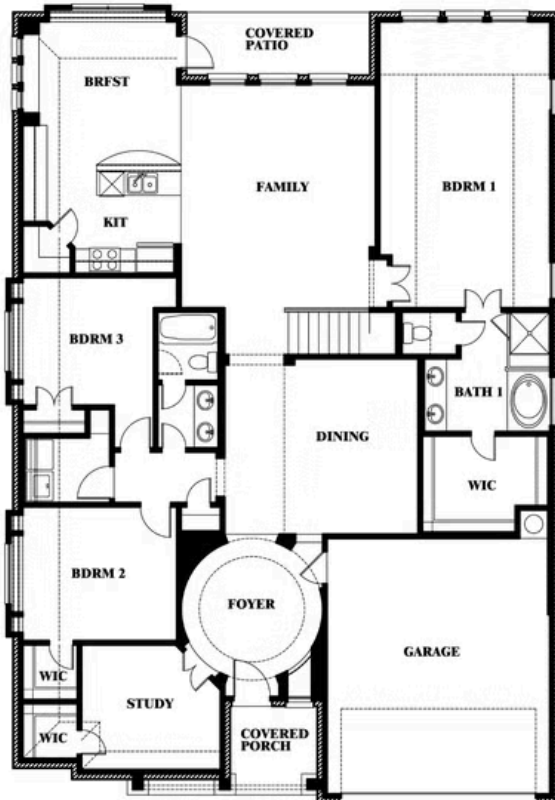

2
CAR GARAGE

ELEVATION D

ELEVATION A

ELEVATION A

ELEVATION AS

ELEVATION AS

ELEVATION C

ELEVATION C

ELEVATION E

ELEVATION E

ELEVATION F

ELEVATION F

Carolina IV

THE RETREAT AT NORTH GROVE 70-75

1735 UPLAND ROAD, WAXAHACHIE, TX 75165

Carolina IV

This brochure is for general informational purposes and is to be used as a guide only. Changes may be made during the development process and floorplans, dimensions, fixtures, fittings, finishes and specifications are subject to change without notice. Window placement, balcony configuration, wardrobe sizes and living areas may vary slightly within each plan type. EQUAL HOUSING OPPORTUNITY