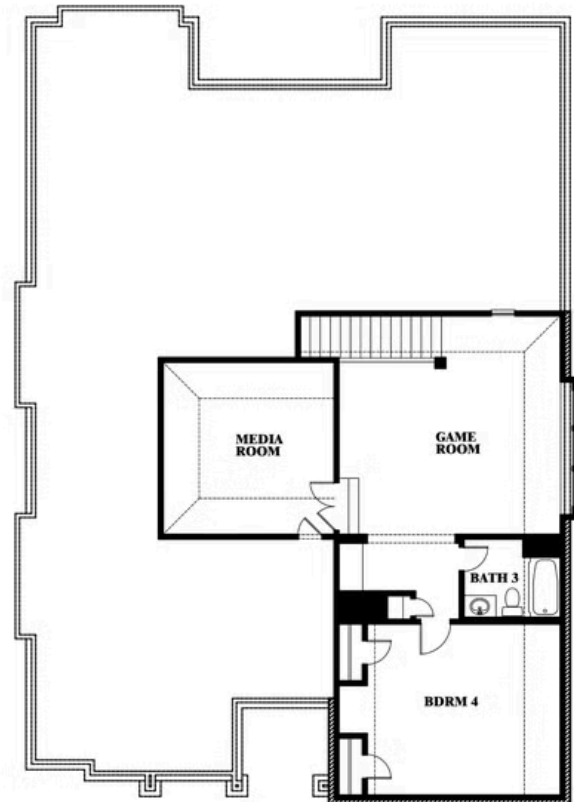

2
CAR GARAGE

ELEVATION D

ELEVATION A

ELEVATION A

ELEVATION AS

ELEVATION AS

ELEVATION C

ELEVATION C

ELEVATION E

ELEVATION E

ELEVATION F

ELEVATION F

Carolina IV

THE RETREAT AT NORTH GROVE 70-75

1735 UPLAND ROAD, WAXAHACHIE, TX 75165

Carolina IV

This brochure is for general informational purposes and is to be used as a guide only. Changes may be made during the development process and floorplans, dimensions, fixtures, fittings, finishes and specifications are subject to change without notice. Window placement, balcony configuration, wardrobe sizes and living areas may vary slightly within each plan type. EQUAL HOUSING OPPORTUNITY