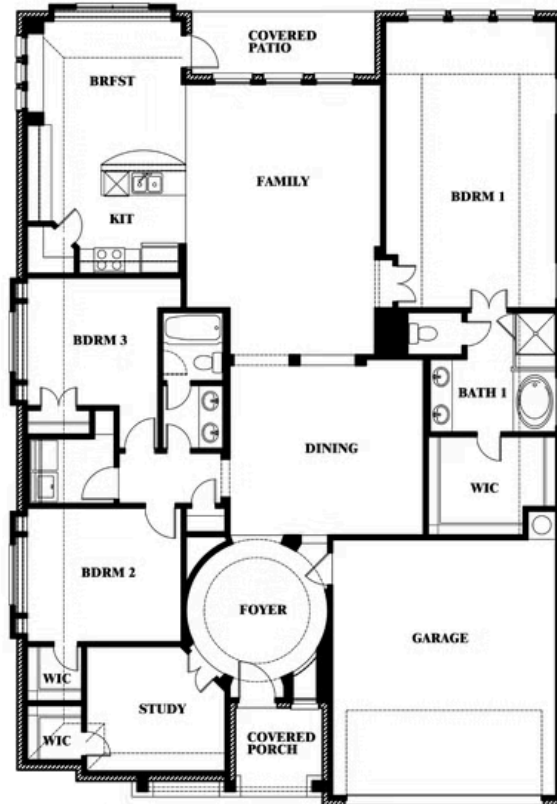

Carolina

THE RETREAT AT NORTH GROVE 70-75
1735 UPLAND ROAD, WAXAHACHIE, TX 75165

Carolina

This brochure is for general informational purposes and is to be used as a guide only. Changes may be made during the development process and floorplans, dimensions, fixtures, fittings, finishes and specifications are subject to change without notice. Window placement, balcony configuration, wardrobe sizes and living areas may vary slightly within each plan type. EQUAL HOUSING OPPORTUNITY