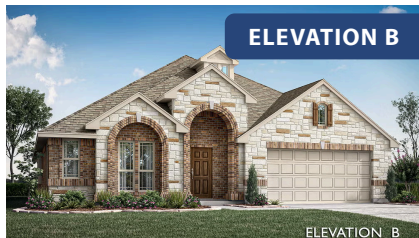

Hawthorne

HOMES FROM
\$439,990

CLASSIC SERIES

THE RETREAT AT NORTH GROVE 70-75

1735 UPLAND ROAD, WAXAHACHIE, TX 75165

2,235
SQUARE FEET

4
BEDROOMS

2.0
BATHROOMS

2
CAR GARAGE

ELEVATION A

ELEVATION B

ELEVATION B

ELEVATION C

ELEVATION C

Hawthorne

THE RETREAT AT NORTH GROVE 70-75