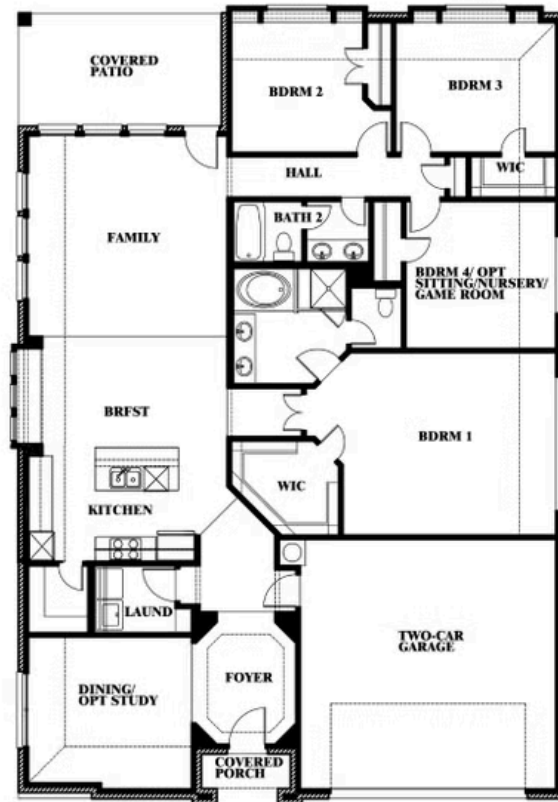

# Hawthorne

This brochure is for general informational purposes and is to be used as a guide only. Changes may be made during the development process and floorplans, dimensions, fixtures, fittings, finishes and specifications are subject to change without notice. Window placement, balcony configuration, wardrobe sizes and living areas may vary slightly within each plan type. EQUAL HOUSING OPPORTUNITY

# Hawthorne

**THE RETREAT AT NORTH GROVE 70-75**  
1735 UPLAND ROAD, WAXAHACHIE, TX 75165

**Hawthorne**  
Opt. Deluxe Kitchen

This brochure is for general informational purposes and is to be used as a guide only. Changes may be made during the development process and floorplans, dimensions, fixtures, fittings, finishes and specifications are subject to change without notice. Window placement, balcony configuration, wardrobe sizes and living areas may vary slightly within each plan type. EQUAL HOUSING OPPORTUNITY