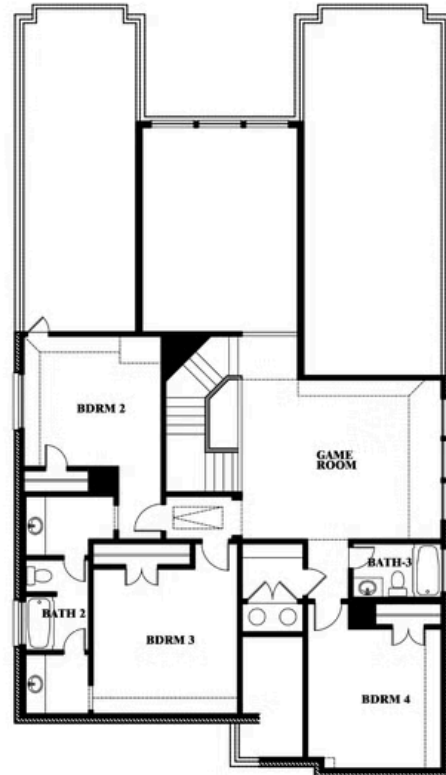

Rose

HOMES FROM
\$495,990

CLASSIC SERIES

THE RETREAT AT NORTH GROVE 70-75

1735 UPLAND ROAD, WAXAHACHIE, TX 75165

3,359
SQUARE FEET

4
BEDROOMS

3.5
BATHROOMS

2
CAR GARAGE

ELEVATION D

ELEVATION A

ELEVATION A

ELEVATION AS

ELEVATION AS

ELEVATION B

ELEVATION B

ELEVATION C

ELEVATION C

Rose

ROSE FLOOR PLAN

THE RETREAT AT NORTH GROVE 70-75

1735 UPLAND ROAD, WAXAHACHIE, TX 75165

Rose

This brochure is for general informational purposes and is to be used as a guide only. Changes may be made during the development process and floorplans, dimensions, fixtures, fittings, finishes and specifications are subject to change without notice. Window placement, balcony configuration, wardrobe sizes and living areas may vary slightly within each plan type. EQUAL HOUSING OPPORTUNITY

Rose

THE RETREAT AT NORTH GROVE 70-75

1735 UPLAND ROAD, WAXAHACHIE, TX 75165

ROSE FLOOR PLAN WITH OPTIONAL BED & BATH AT STUDY

Rose Opt. Bed & Bath at Study

This brochure is for general informational purposes and is to be used as a guide only. Changes may be made during the development process and floorplans, dimensions, fixtures, fittings, finishes and specifications are subject to change without notice. Window placement, balcony configuration, wardrobe sizes and living areas may vary slightly within each plan type. EQUAL HOUSING OPPORTUNITY