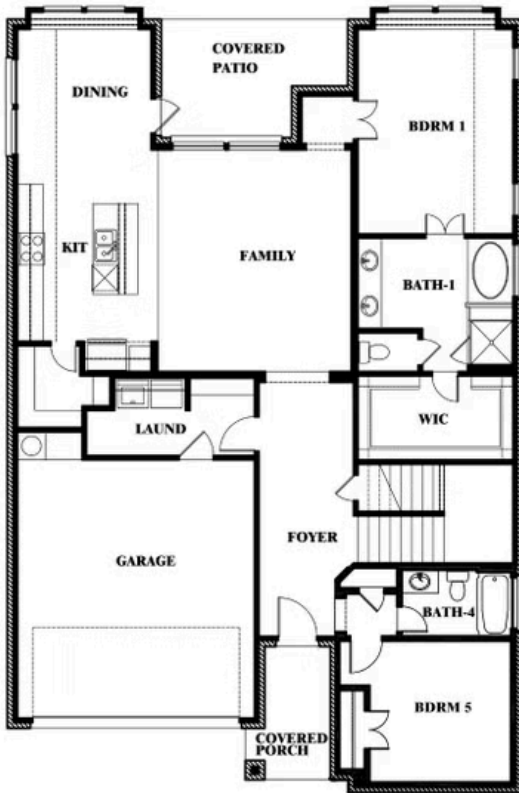

2
CAR GARAGE

Violet III

VIOLET III FLOOR PLAN

THE RETREAT AT NORTH GROVE 70-75

1735 UPLAND ROAD, WAXAHACHIE, TX 75165

Violet III

This brochure is for general informational purposes and is to be used as a guide only. Changes may be made during the development process and floorplans, dimensions, fixtures, fittings, finishes and specifications are subject to change without notice. Window placement, balcony configuration, wardrobe sizes and living areas may vary slightly within each plan type. EQUAL HOUSING OPPORTUNITY

Violet III

THE RETREAT AT NORTH GROVE 70-75

1735 UPLAND ROAD, WAXAHACHIE, TX 75165

VIOLET III FLOOR PLAN WITH BEDROOM AT STUDY

Violet III Opt. Bed 5 & Bath 4 at Study

This brochure is for general informational purposes and is to be used as a guide only. Changes may be made during the development process and floorplans, dimensions, fixtures, fittings, finishes and specifications are subject to change without notice. Window placement, balcony configuration, wardrobe sizes and living areas may vary slightly within each plan type. EQUAL HOUSING OPPORTUNITY