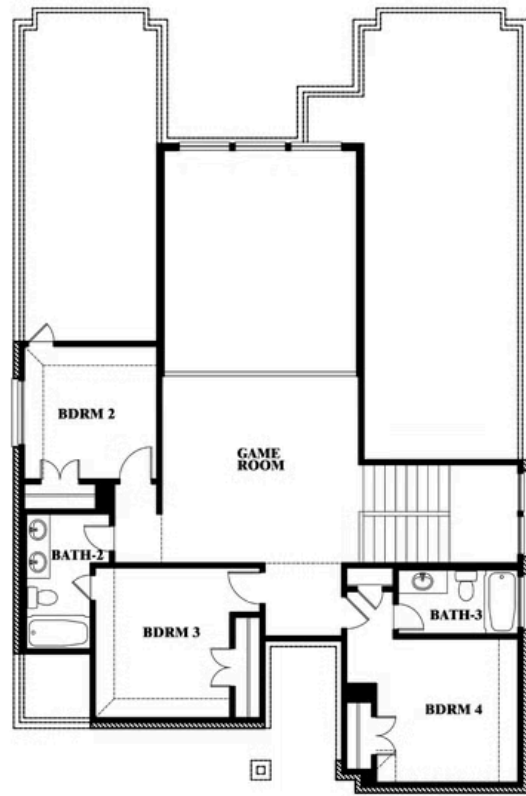

2
CAR GARAGE

Violet III

VIOLET III FLOOR PLAN

THE RETREAT AT NORTH GROVE 70-75

1735 UPLAND ROAD, WAXAHACHIE, TX 75165

Violet III

This brochure is for general informational purposes and is to be used as a guide only. Changes may be made during the development process and floorplans, dimensions, fixtures, fittings, finishes and specifications are subject to change without notice. Window placement, balcony configuration, wardrobe sizes and living areas may vary slightly within each plan type. EQUAL HOUSING OPPORTUNITY

Violet III

THE RETREAT AT NORTH GROVE 70-75

1735 UPLAND ROAD, WAXAHACHIE, TX 75165

VIOLET III FLOOR PLAN WITH BEDROOM AT STUDY

Violet III Opt. Bed 5 & Bath 4 at Study

This brochure is for general informational purposes and is to be used as a guide only. Changes may be made during the development process and floorplans, dimensions, fixtures, fittings, finishes and specifications are subject to change without notice. Window placement, balcony configuration, wardrobe sizes and living areas may vary slightly within each plan type. EQUAL HOUSING OPPORTUNITY