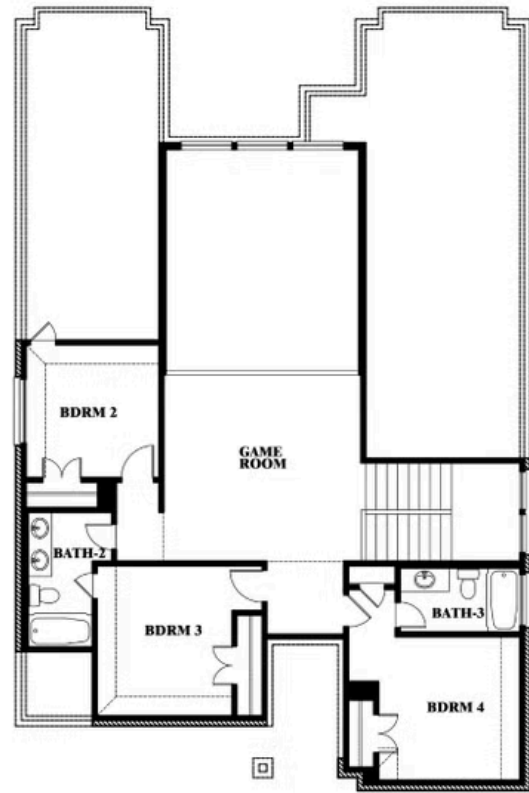

2
CAR GARAGE

Violet III

VIOLET III FLOOR PLAN

THE RETREAT AT NORTH GROVE 70-75

1735 UPLAND ROAD, WAXAHACHIE, TX 75165

Violet III

This brochure is for general informational purposes and is to be used as a guide only. Changes may be made during the development process and floorplans, dimensions, fixtures, fittings, finishes and specifications are subject to change without notice. Window placement, balcony configuration, wardrobe sizes and living areas may vary slightly within each plan type. EQUAL HOUSING OPPORTUNITY

Violet III

THE RETREAT AT NORTH GROVE 70-75

1735 UPLAND ROAD, WAXAHACHIE, TX 75165

VIOLET III FLOOR PLAN WITH BEDROOM AT STUDY

Violet III Opt. Bed 5 & Bath 4 at Study

This brochure is for general informational purposes and is to be used as a guide only. Changes may be made during the development process and floorplans, dimensions, fixtures, fittings, finishes and specifications are subject to change without notice. Window placement, balcony configuration, wardrobe sizes and living areas may vary slightly within each plan type. EQUAL HOUSING OPPORTUNITY