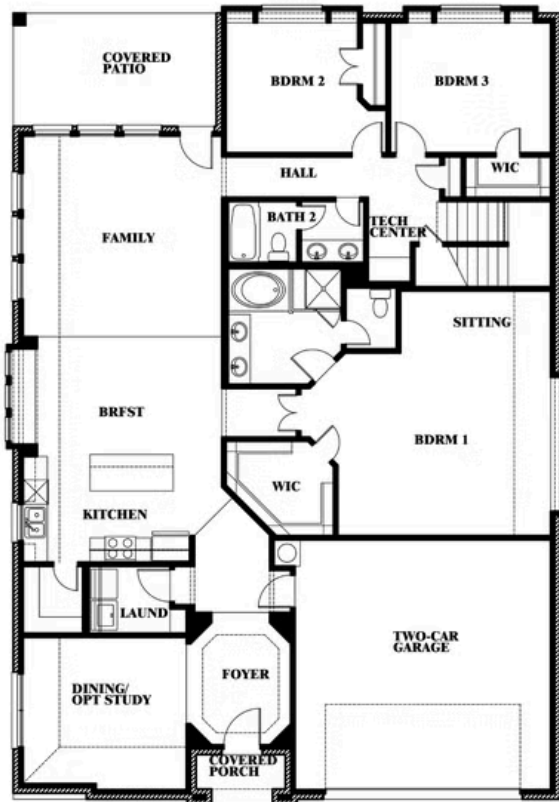

Hawthorne II

THE RETREAT AT NORTH GROVE 75

1735 UPLAND ROAD, WAXAHACHIE, TX 75165

Hawthorne II

This brochure is for general informational purposes and is to be used as a guide only. Changes may be made during the development process and floorplans, dimensions, fixtures, fittings, finishes and specifications are subject to change without notice. Window placement, balcony configuration, wardrobe sizes and living areas may vary slightly within each plan type. EQUAL HOUSING OPPORTUNITY