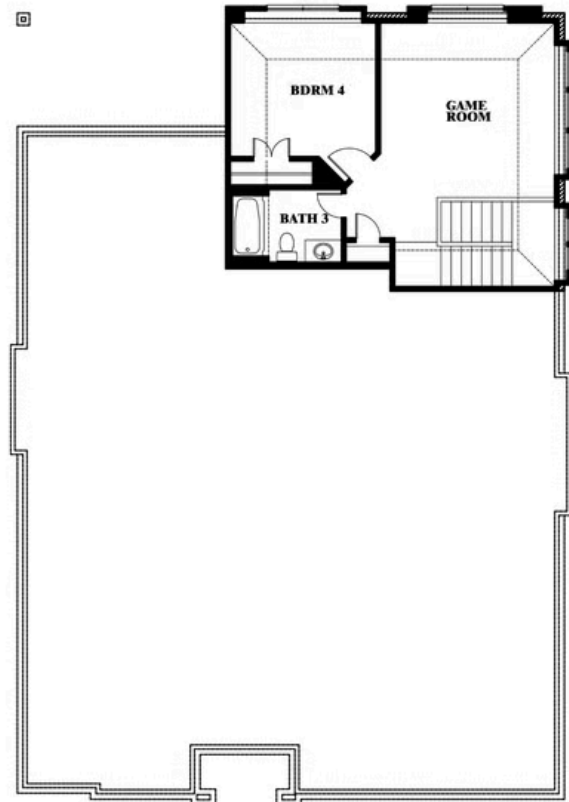

Hawthorne II

THE RETREAT AT NORTH GROVE 75

1735 UPLAND ROAD, WAXAHACHIE, TX 75165

Hawthorne II

This brochure is for general informational purposes and is to be used as a guide only. Changes may be made during the development process and floorplans, dimensions, fixtures, fittings, finishes and specifications are subject to change without notice. Window placement, balcony configuration, wardrobe sizes and living areas may vary slightly within each plan type. EQUAL HOUSING OPPORTUNITY