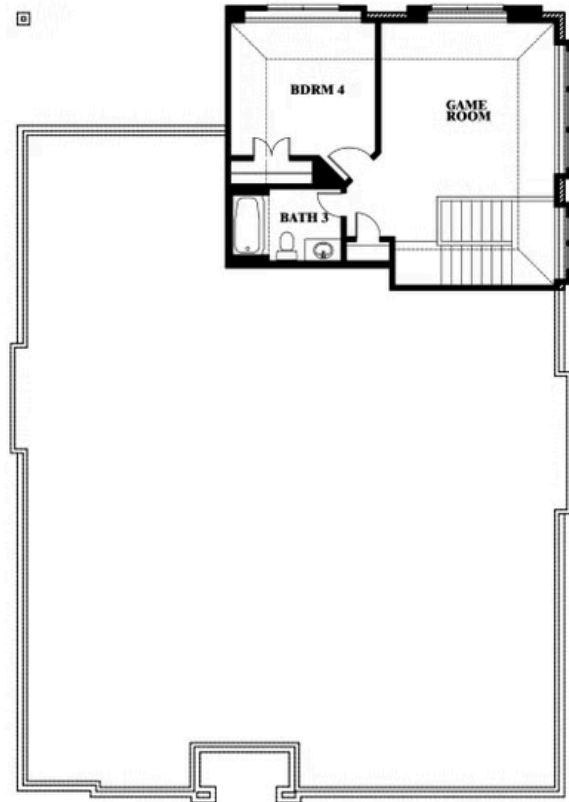

2
CAR GARAGE

ELEVATION A

ELEVATION B

ELEVATION B

ELEVATION C

ELEVATION C

Hawthorne II

THE RETREAT AT NORTH GROVE 75

1735 UPLAND ROAD, WAXAHACHIE, TX 75165

Hawthorne II

This brochure is for general informational purposes and is to be used as a guide only. Changes may be made during the development process and floorplans, dimensions, fixtures, fittings, finishes and specifications are subject to change without notice. Window placement, balcony configuration, wardrobe sizes and living areas may vary slightly within each plan type. EQUAL HOUSING OPPORTUNITY

Hawthorne II

THE RETREAT AT NORTH GROVE 75

1735 UPLAND ROAD, WAXAHACHIE, TX 75165

Hawthorne II Opt. Deluxe Kitchen

This brochure is for general informational purposes and is to be used as a guide only. Changes may be made during the development process and floorplans, dimensions, fixtures, fittings, finishes and specifications are subject to change without notice. Window placement, balcony configuration, wardrobe sizes and living areas may vary slightly within each plan type. EQUAL HOUSING OPPORTUNITY