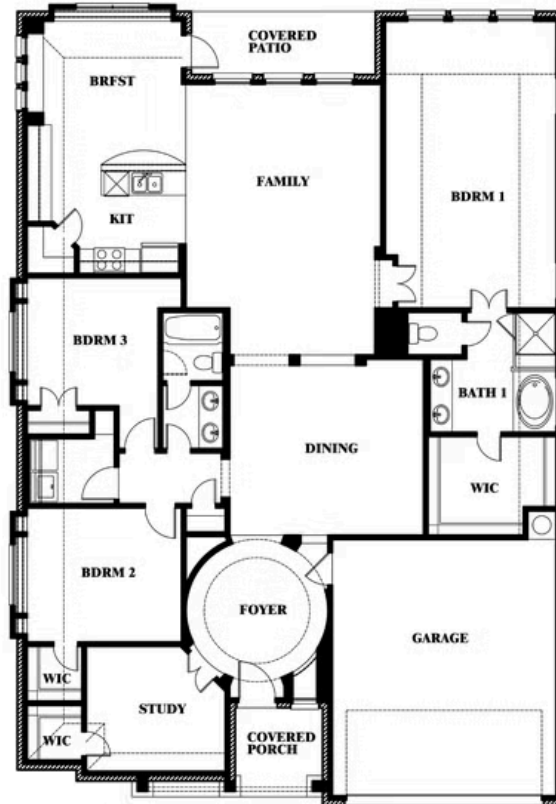

Carolina

HOMES FROM
\$444,990

CLASSIC SERIES

WEST CROSSING

809 TWIN PINE COURT, ANNA, TX 75409

2,313
SQUARE FEET

3
BEDROOMS

2.0
BATHROOMS

2
CAR GARAGE

ELEVATION C

ELEVATION A

ELEVATION AS

ELEVATION D

ELEVATION E

ELEVATION F

Document generated Jun 17, 2026. Prices, plans, square footage, features, amenities and materials are subject to change at any time without notice and vary among communities. Listed prices are for informational purposes only, are not binding, and do not create any contractual obligation(s). The price of any home is dependent on numerous factors, all of which are unique to a specific home, and is not guaranteed until specified in a binding contract. Pricing of elevations and additional optional beds/baths varies per plan. Some plans require a premium homesite. Renderings of homes are artist concepts and may not reflect exact colors and materials. Verify current tax rates & jurisdictions with the appropriate taxing authority.

Carolina

WEST CROSSING

809 TWIN PINE COURT, ANNA, TX 75409

Carolina

This brochure is for general informational purposes and is to be used as a guide only. Changes may be made during the development process and floorplans, dimensions, fixtures, fittings, finishes and specifications are subject to change without notice. Window placement, balcony configuration, wardrobe sizes and living areas may vary slightly within each plan type. EQUAL HOUSING OPPORTUNITY